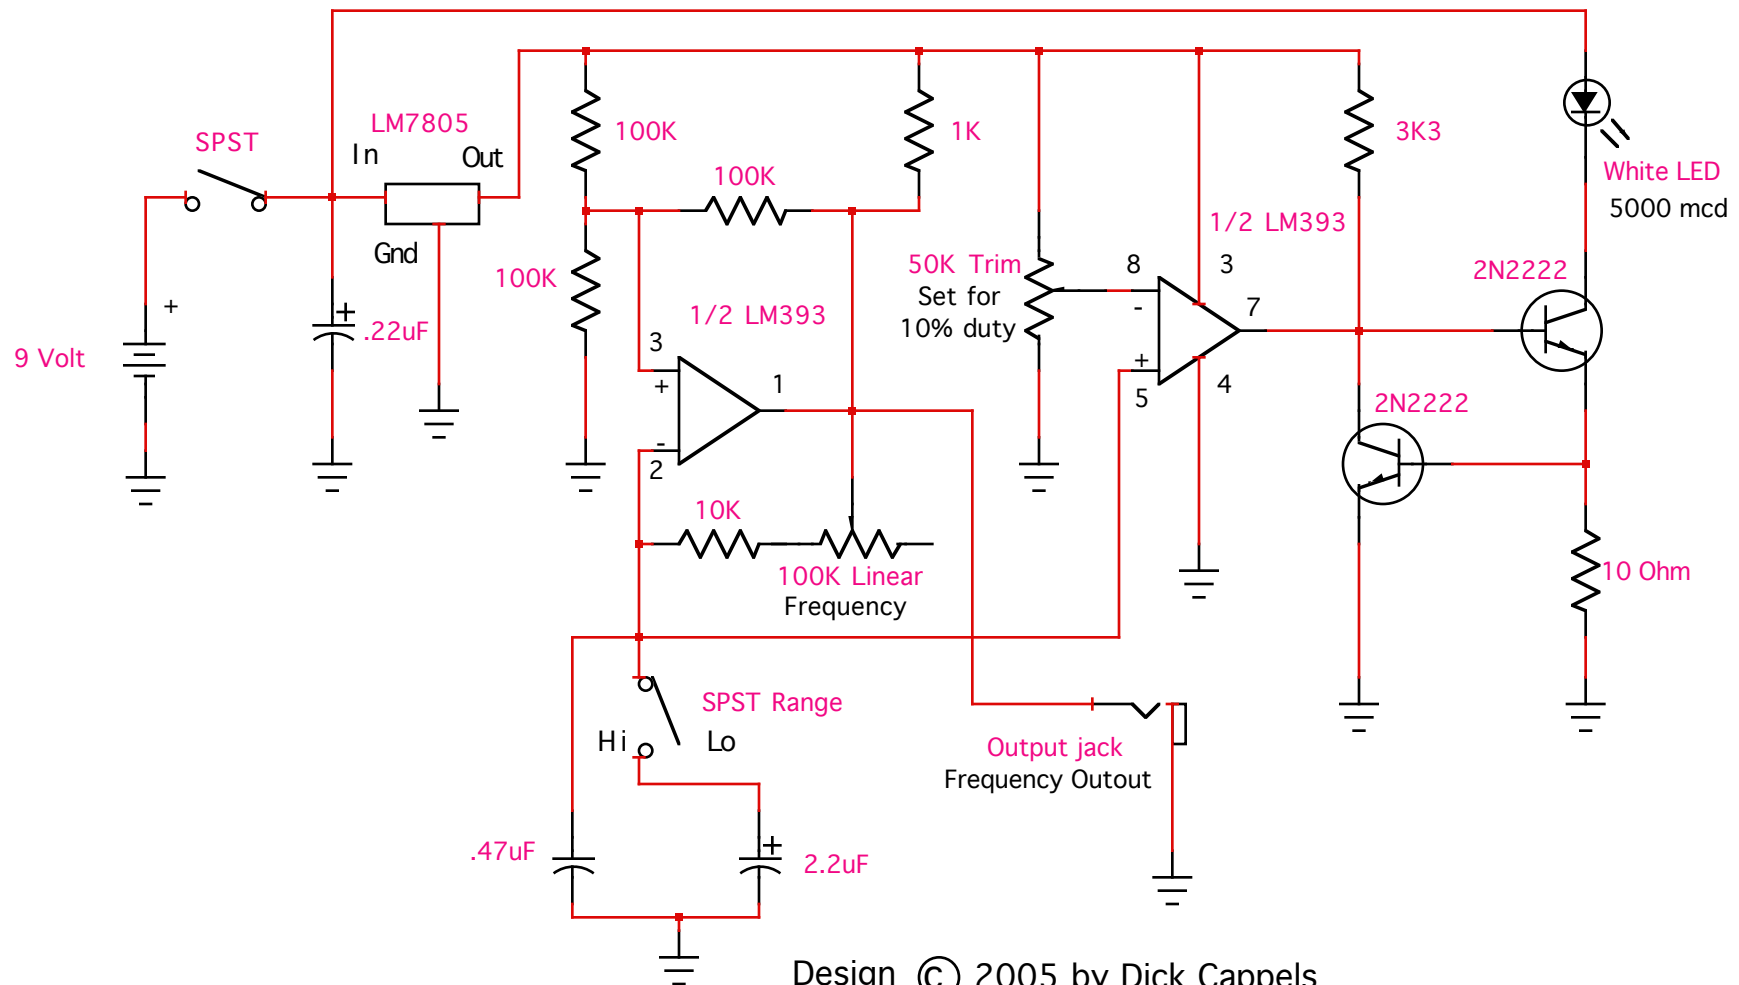

Stroboscopic Tachometer

Design © 2005 by Dick Cappels
Drawn by Larry Jones 2010