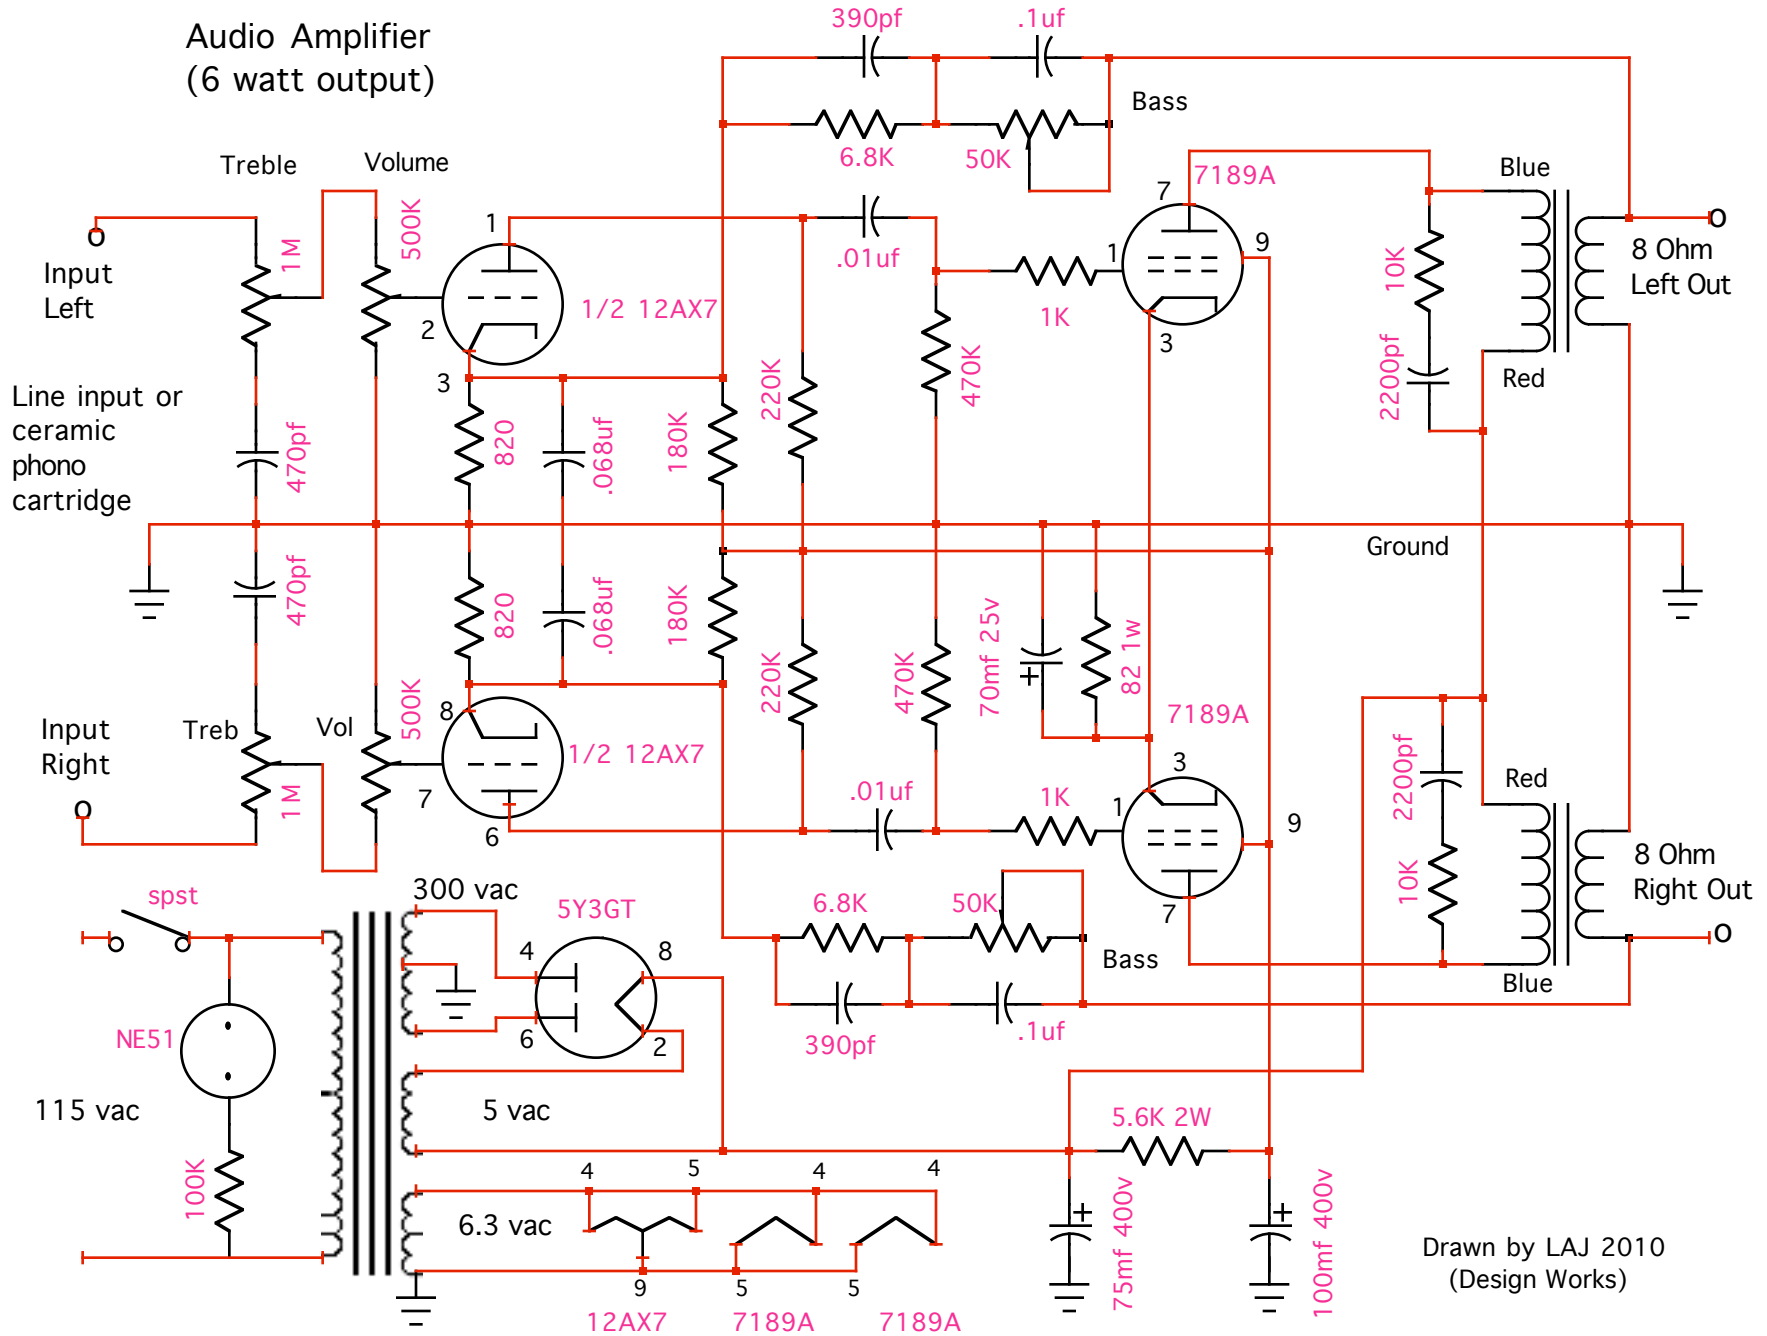

Audio Amplifier (6 watt output)

Drawn by LAJ 2010
(Design Works)