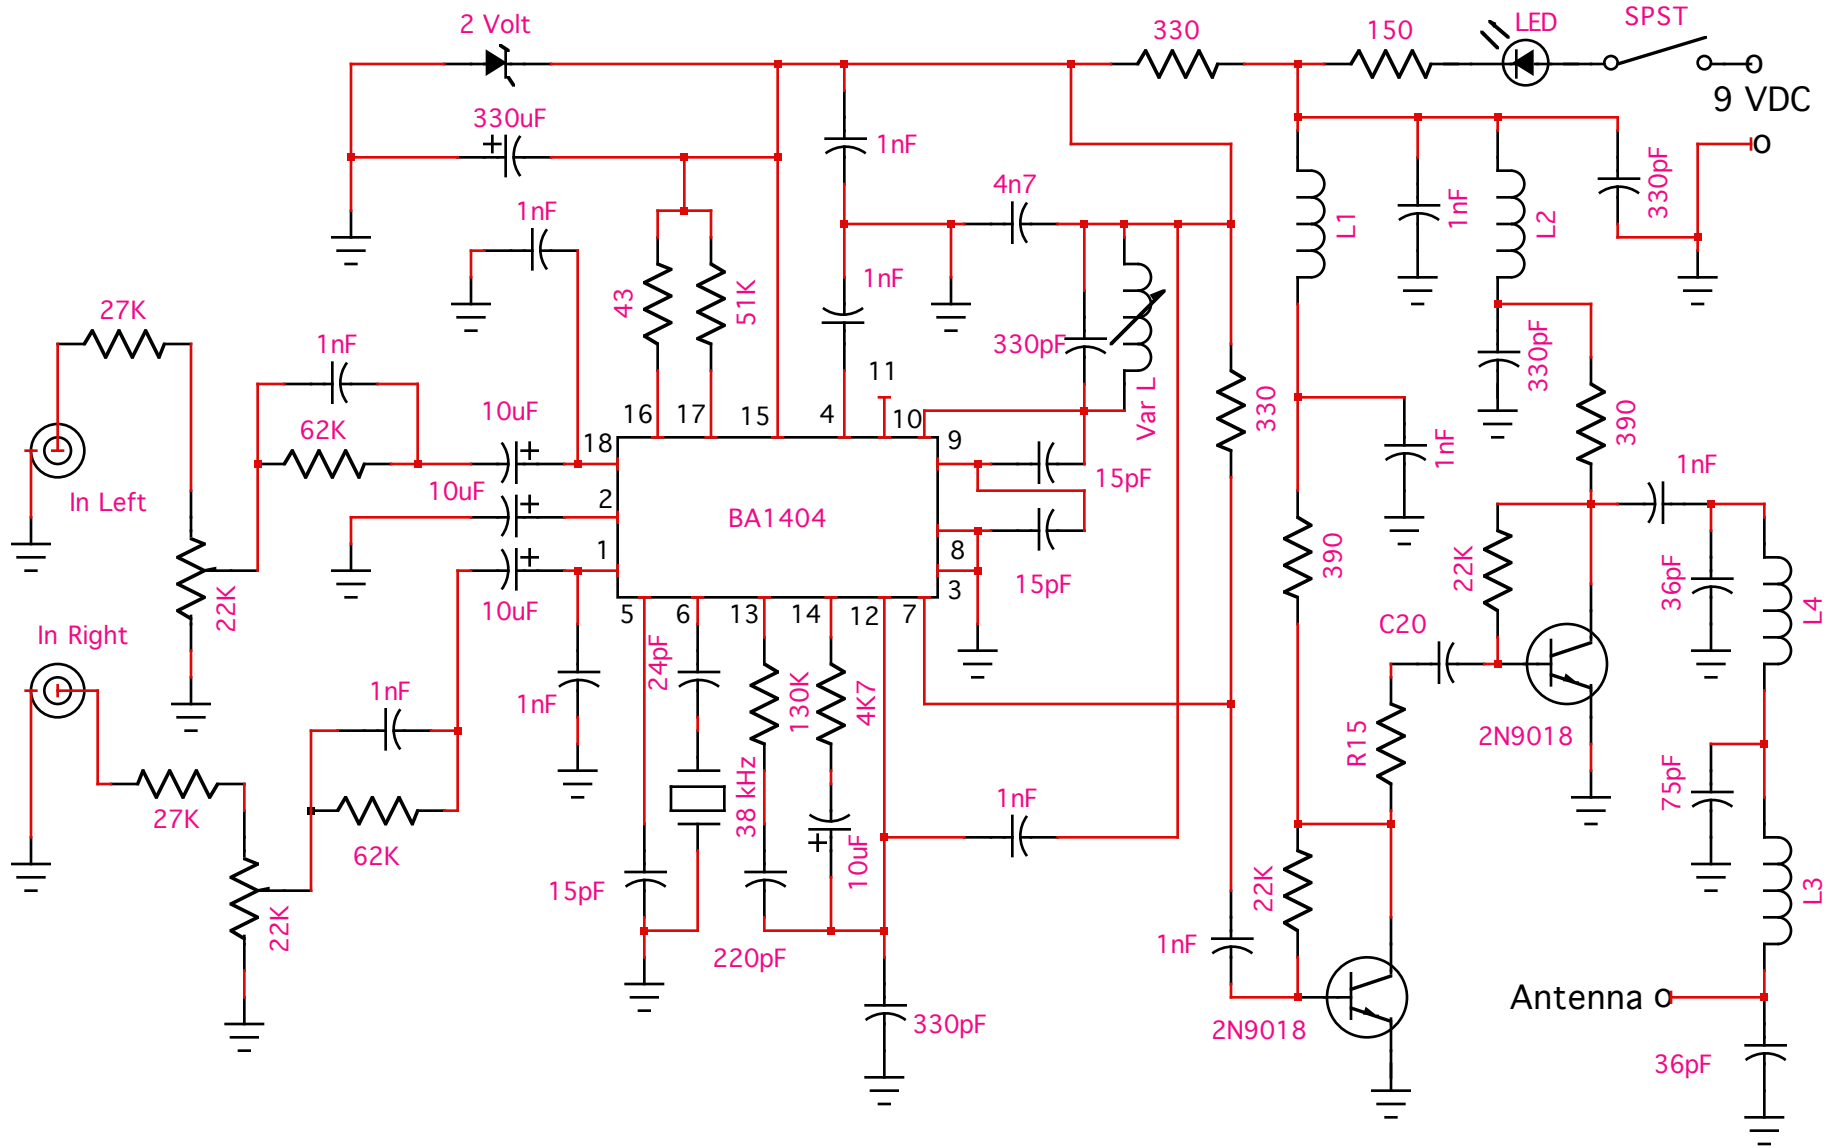

# FM Stereo Transmitter

Based on Cana Kit CK222

laj